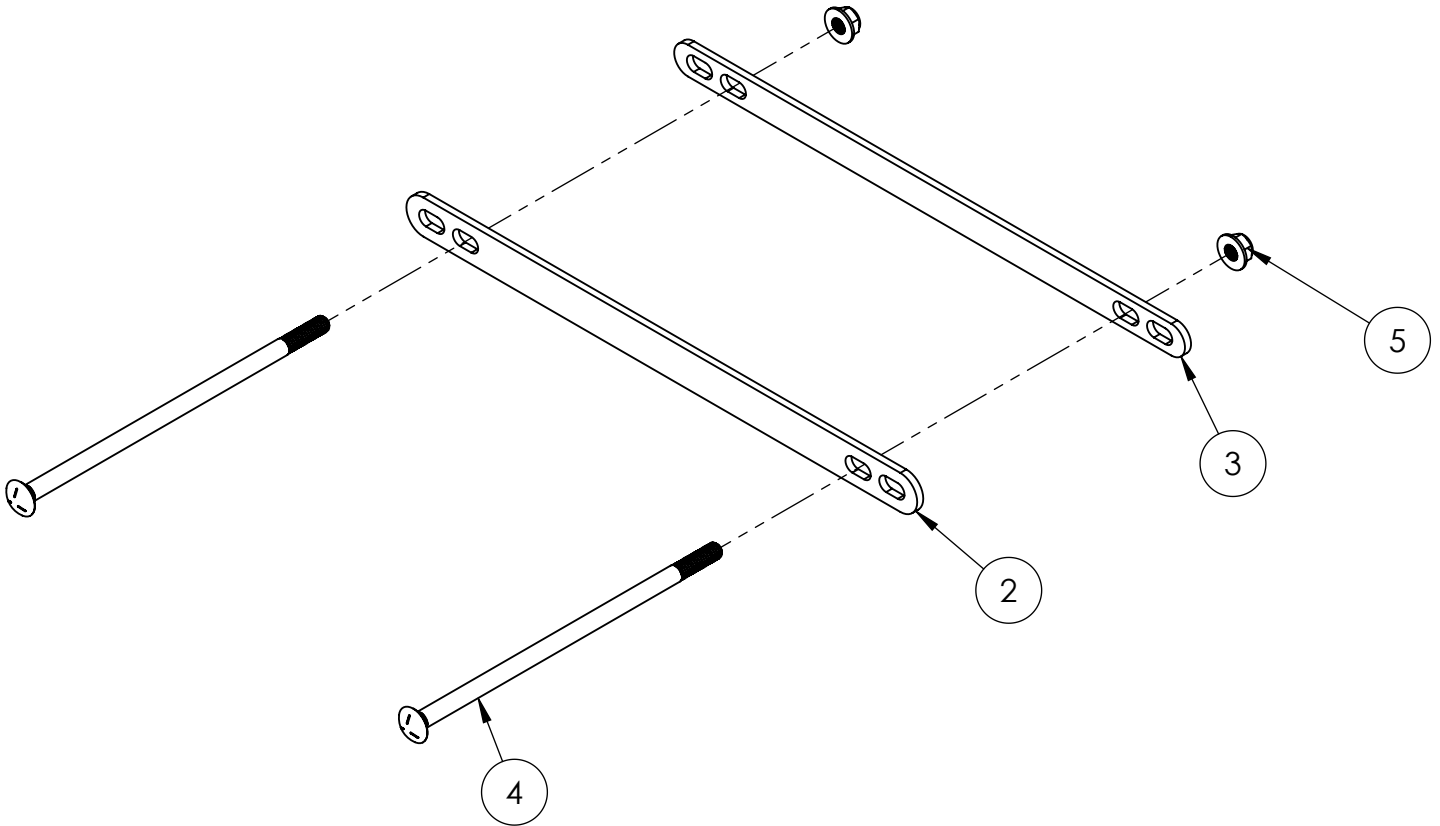

BXR9005

Rotaflex Lockout Kit

Installation Instructions

Please read these Installation Instructions in their entirety prior to installing or operating this equipment.

Have an Adventure
blueox.com 800-228-9289
 facebook.com/blueoxproducts

BXR9005

Rotaflex Lockout Kit

Installation Instructions

Tools Required
9/16" Wrench

Item No.	Part No.	Description	Qty.
1	63-4927(not shown)	Manual Package	1
2	101-10679	Rotaflex Lockout Plate	1
3	101-10865	Rotaflex Lockout Thin Backside Plate	1
4	201-1152	3/8"-16 x 9" Carriage Bolt, Grade 5, ZP	2
5	202-0236	3/8"-16 Nylon Insert Flange Locknut, ZP	2

BXR9005

Rotaflex Lockout Kit

Installation Instructions

1. Place one (1) of the lockout plates behind the front lip and against the front of the pin box.

2. Insert one (1) carriage bolt into each side of the front plate. Feed bolt between pin box and pivot head.

Note: Use holes closest to the pin box for a snug fit against the box.

3. Line up the back lockout plate with the carriage bolts and place against the back of the pin box above lip.

4. Install one (1) flat washer and one (1) lock nut on the back of each of the carriage bolts. Fully tighten lock nuts without stripping the threads.